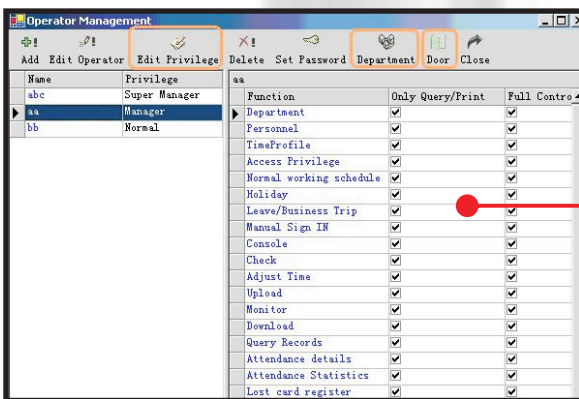

- 20,000 user registration, 26 Bit Wiegand format
- 100,000 records/events offline storage
- Expandable to unlimited amount of readers
- High speed flash memory, no loss of data in case of power failure
- Real time events monitor, photo display, door status display
- User defined Reports Format, exportable to Excel
- Detailed daily Attendance Reports
- TCP/IP and RS485 versions
- Expandable I/O and alarm module options
- Faster easier installation results in considerable cost savings
- Hundreds of controllers can be configured in a single system

ACCESS TO PEACE OF MIND™

ACCESS CONTROL • PARKING CONTROL • SELF-STORAGE

MW2500

Expanded Functions

- Option for Video Access Control (photo and/or video card reading)
- Electronic Map
- Easily connect Bio-Metric Reader
- Cameras for Door Monitoring
- Anti-Passback
- Quick Search option
- Door Ajar alarm
- Alarm for Intrusion and Invalid Card Swipe

Comprehensive Time and Attendance Reporting for management.

Manual Control and real-time overview of the doors' status, programmable relays and monitored sensors allow you to promptly respond to emergencies and events.