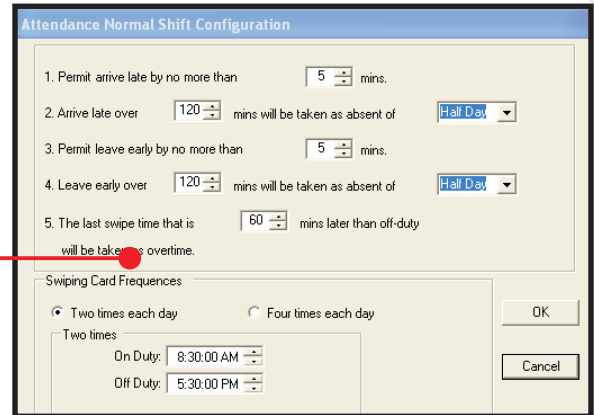

ACCESS TO PEACE OF MIND™

ACCESS CONTROL • PARKING CONTROL • SELF-STORAGE

MW2500

Expanded Functions

- Option for Video Access Control (photo and/or video card reading)
- Electronic Map
- Easily connect Bio-Metric Reader
- Cameras for Door Monitoring
- Anti-Passback
- Quick Search option
- Door Ajar alarm
- Alarm for Intrusion and Invalid Card Swipe

Comprehensive Time and Attendance Reporting for management.

Manual Control and real-time overview of the doors' status, programmable relays and monitored sensors allow you to promptly respond to emergencies and events.