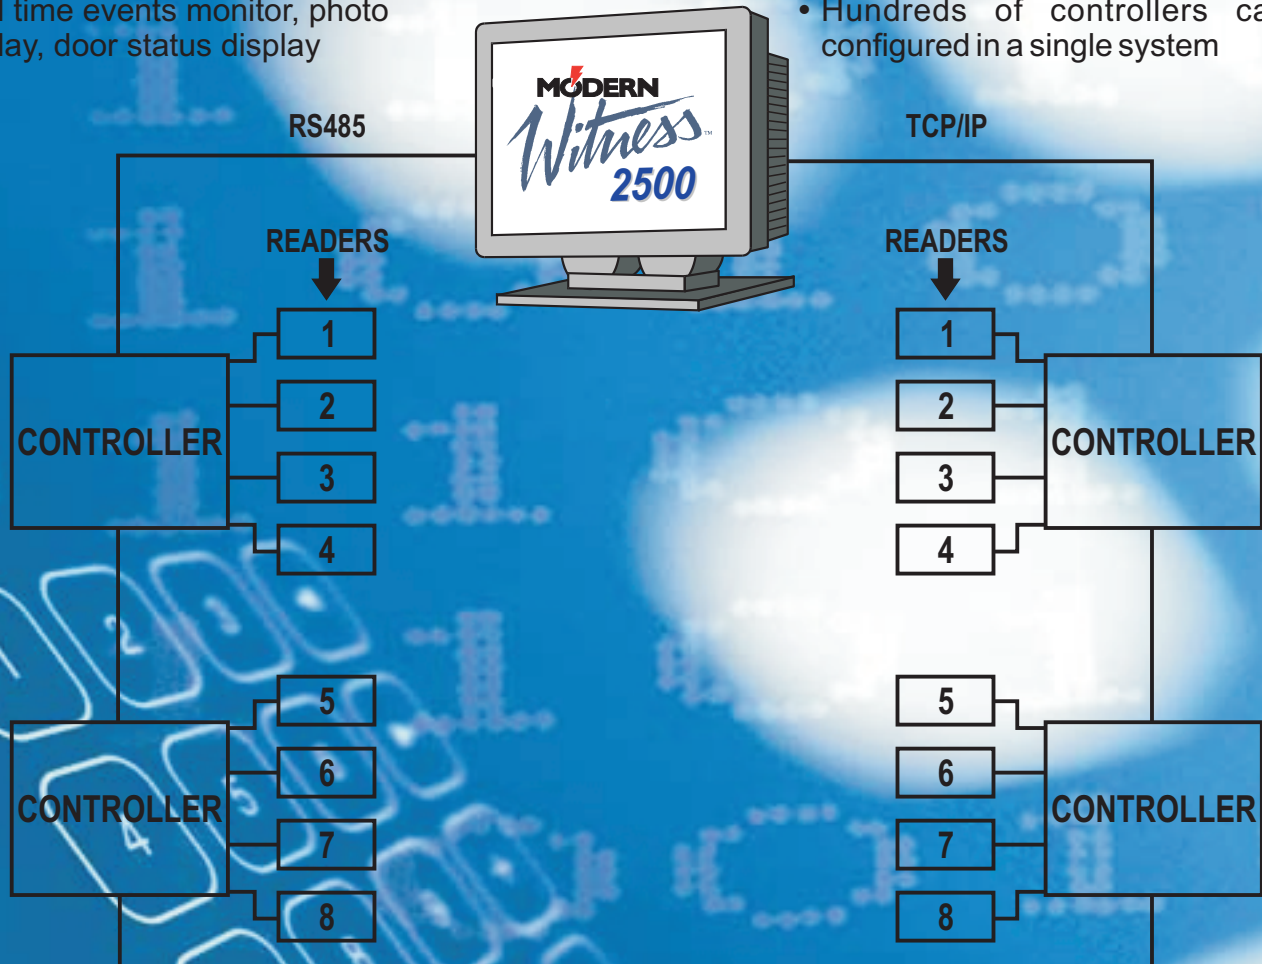

MODERN WITNESS 2500 Access Control System

Modern's new Witness 2500 controllers come as a very cost effective 1 door, 2 door and 4 door controller. The system is completely **expandable**: multiple controllers and unlimited readers can be connected using TCP/IP or RS485, or a combination of both. Controllers are managed by extremely user-friendly software that incorporates Access as well as Attendance data and reporting.

- 20,000 user registration, 26 Bit Wiegand format
- 100,000 records/events offline storage
- Expandable to unlimited amount of readers
- High speed flash memory, no loss of data in case of power failure
- Real time events monitor, photo display, door status display
- User defined Reports Format, exportable to Excel
- Detailed daily Attendance Reports
- TCP/IP and RS485 versions
- Expandable I/O and alarm module options
- Faster easier installation results in considerable cost savings
- Hundreds of controllers can be configured in a single system

ACCESS TO PEACE OF MIND™

ACCESS CONTROL • PARKING CONTROL • SELF-STORAGE

MW2500

Expanded Functions

- Option for Video Access Control (photo and/or video card reading)
- Electronic Map
- Easily connect Bio-Metric Reader
- Cameras for Door Monitoring
- Anti-Passback
- Quick Search option
- Door Ajar alarm
- Alarm for Intrusion and Invalid Card Swipe

Comprehensive Time and Attendance Reporting for management.

Manual Control and real-time overview of the doors' status, programmable relays and monitored sensors allow you to promptly respond to emergencies and events.